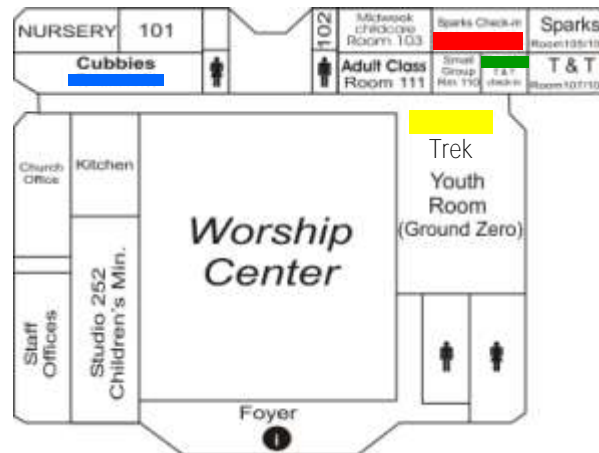

Director's

Cubbies- Jill Legg

628-7434

Sparks- Joan Giboney

590-1268

TNT -

Trek -Laurie Wylie

622-8231

Game's-Kim Legg

628-7434

Commander/

Children's Pastor-Kim Holm

627-8196

Rooms

Cubbies

Sparks

TNT

Trek

Campus Map

Awana Commander
Children's Pastor
Kim Holm 909 627-8196

Valley Christian Church
12410 Norton Avenue
Chino, CA 91710

Phone: 909 627-8196
Email: kim@keyway.net
www.valleychristianchurch.org